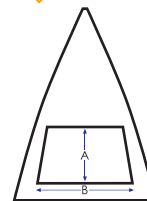

## Size Details:

 Open - 94cm

 Length - 24cm

 Dimensions:  
A= 37cm  
B= 53cm  
C= 46cm

 Weight: 270g

## Additional Information:

Lead-time: 2 weeks

Packing details:  
50pcs/carton  
Box size - 28cm x 28cms x 54cms  
Weight - 14.5kg

MOQ: 25 pieces

## Print Size:

Panel:  
A= 120mm depth (screen print)  
or 80mm depth (UV print)  
B= 200mm width

Fabric Sleeve:  
150mm x 30mm  
(UV print only)