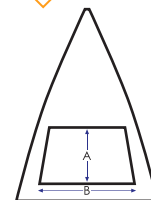

Rib material: Steel

Pole: 9mm diameter

Pole material: Steel in black only

Size Details:

 Open - 98cm

 Length - 29cm

 Dimensions:
A= 37cm
B= 53cm
C= 50cm

 Weight: 330g

Handle Styles:

Black handle as standard

Additional Information:

Lead-time: approximately 2 weeks

Packing details:
50 pcs/carton
Box size - 28cm x 28cm x 54cm
Weight - 14.5kg

MOQ: 25 pieces

Print Size:

Panel:
A= 100mm depth
B= 200mm width

Sleeve:
120m x 20mm
(UV printed only)