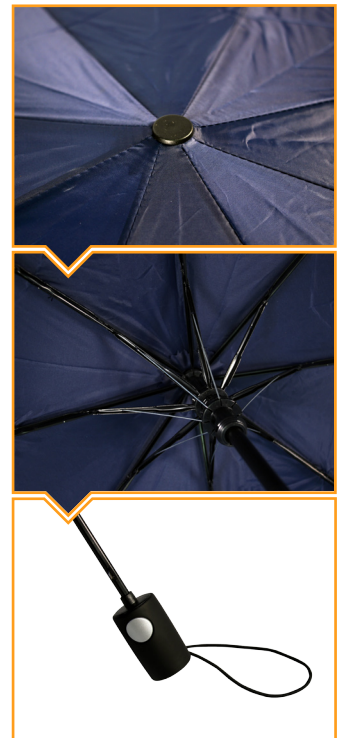

Corporate Auto Open - Screen and UV print

Product Details:

Canopy shape: Round

Branding: Screen and UV printing

Fabric: Polyester

Fabric Sleeve: Tailored sleeve supplied as standard

Frame Details:

Rib length: 53cm (*automatic opening*)

Rib material: Steel

Pole: 9mm diameter

Pole material: Steel in black only

Size Details:

 Open - 98cm

 Length - 29cm

 Dimensions:
A= 37cm
B= 53cm
C= 50cm

 Weight: 330g

Fabric Colours:

Corporate Auto Open are available in a choice of six colourways:

Black canopy

Navy 5395c canopy

Royal 2945c canopy

White canopy

Red 200c canopy

Grey 425c canopy

Sleeve:
120m x 20mm
(UV printed only)