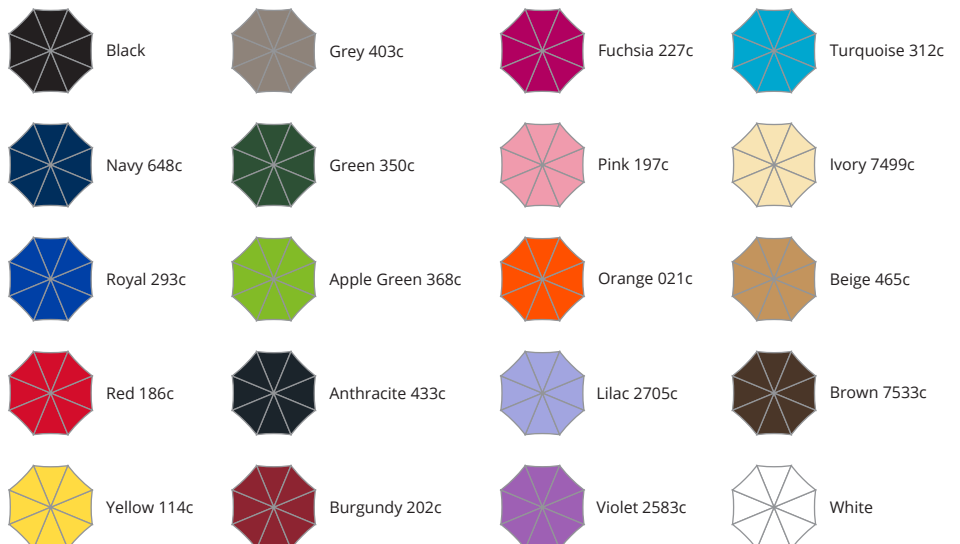

Fabric Colours:

Corporate Aluminium Walking are available in a choice of twenty colourways: