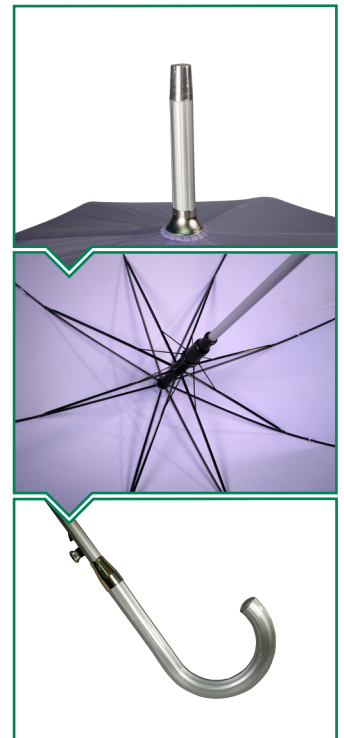

## Product Details:

Canopy shape: Round  
 Branding: Screen and UV printing  
 Fabric: Polyester

## Frame Details:

Rib length: 58cm (*automatic opening*)  
 Rib material: Chrome steel  
 Pole: 14mm diameter  
 Pole material: Aluminium

## Size Details:

 Open - 104cm  
 Length - 90cm  
 Dimensions:  
 A= 39cm  
 B= 61cm  
 C= 54cm  
 Weight: 370g

## Handle Styles:

 Curved Aluminium handle